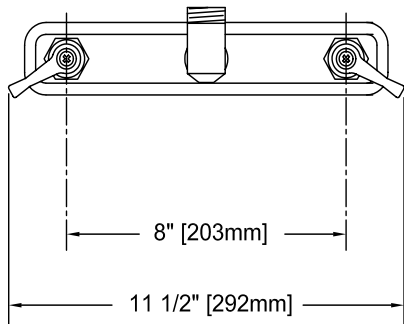

JOB NAME:

QUANTITY:

ITEM NO.:

PRODUCT NAME:

8" BACKSPLASH FAUCET

MODEL:

26441 WITH SWIVEL OUTLET

FEATURES:

- \* 8" C/C BACKSPLASH MOUNTED
- \* 1 1/2" LONG SHANKS WITH LOCK NUTS AND 1/2" NPT THREADS

SYSTEM LIMITS

TEMP: 40 F MIN TO 140 F MAX  
 PRESSURE 200 PSI MAX STATIC  
 2.20 GPM @60 PSI

SHIPPING WEIGHT

\* 4.3 LBS