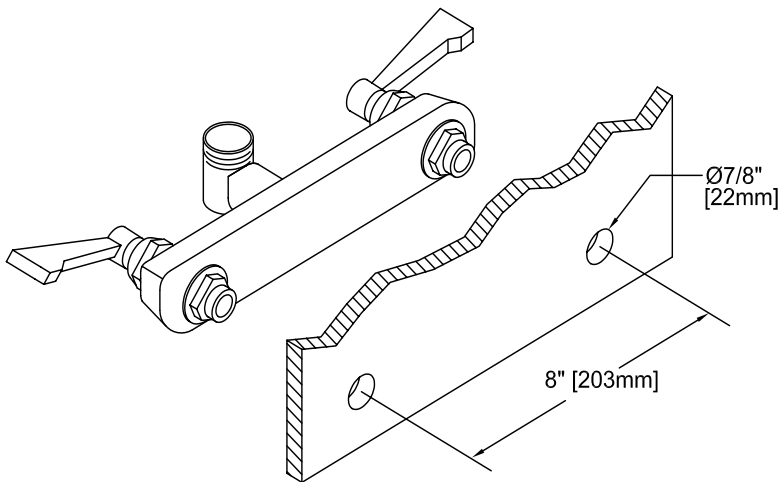

JOB NAME:

QUANTITY:

ITEM NO.:

PRODUCT NAME:

8" BACKSPLASH FAUCET

MODEL:

☐ 26441 WITH SWIVEL OUTLET

FEATURES:

- 8" C/C BACKSPLASH MOUNTED
- 1 1/2" LONG SHANKS WITH LOCK NUTS AND 1/2" NPT THREADS

SYSTEM LIMITS

TEMP: 40 F MIN TO 140 F MAX
PRESSURE 200 PSI MAX STATIC
2.20 GPM @60 PSI

SHIPPING WEIGHT

* 4.3 LBS

ROUGH IN:

ANSI/A112.18.1M

Distributed by Fisher Manufacturing Company
P.O. Box 60 Tulare, CA 93725-0060
Phone 800-421-6162 FAX 800-8-FAUCET (800-832-8238)